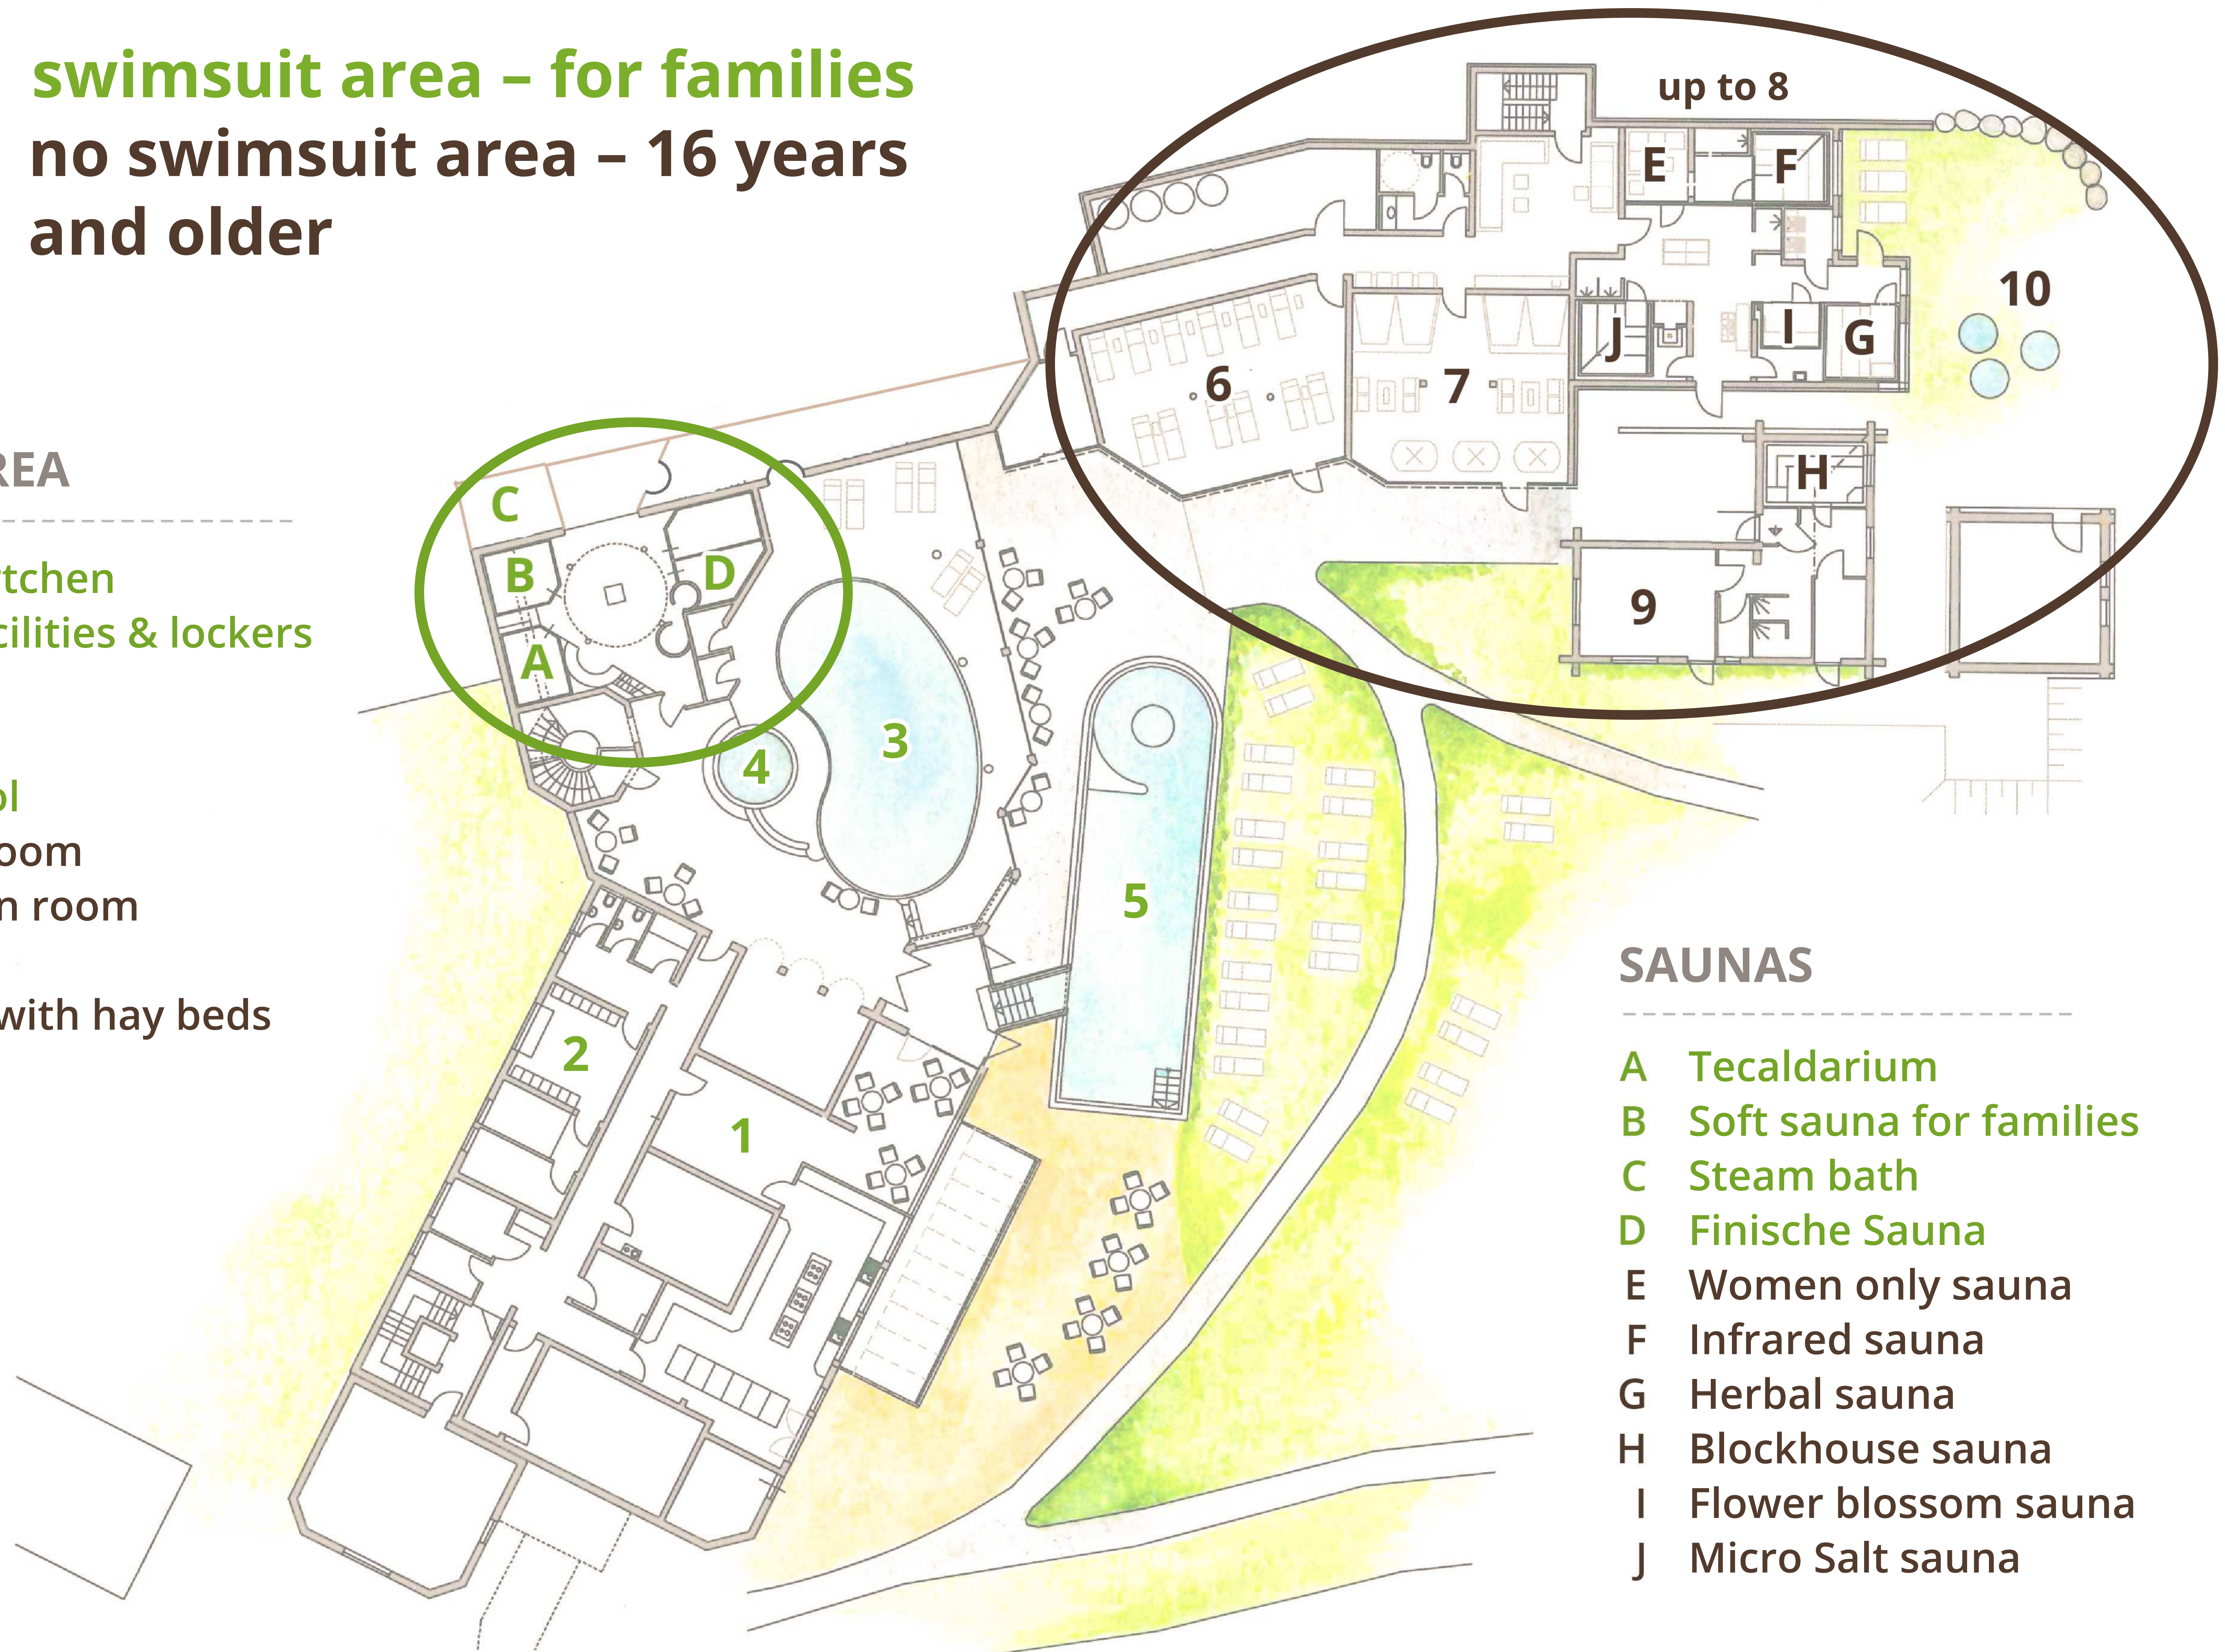

**GREEN:** swimsuit area – for families  
**BROWN:** no swimsuit area – 16 years and older

**WELLNESS AREA**

1. Genießergärtchen
2. Changing facilities & lockers
3. Indoor pool
4. Hot tub
5. Outdoor pool
6. Relaxation room
7. Recuperation room
8. Quiet room
9. Quiet room with hay beds
10. Plunge pool

**SAUNAS**

- A Tecaldarium
- B Soft sauna for families
- C Steam bath
- D Finische Sauna
- E Women only sauna
- F Infrared sauna
- G Herbal sauna
- H Blockhouse sauna
- I Flower blossom sauna
- J Micro Salt sauna